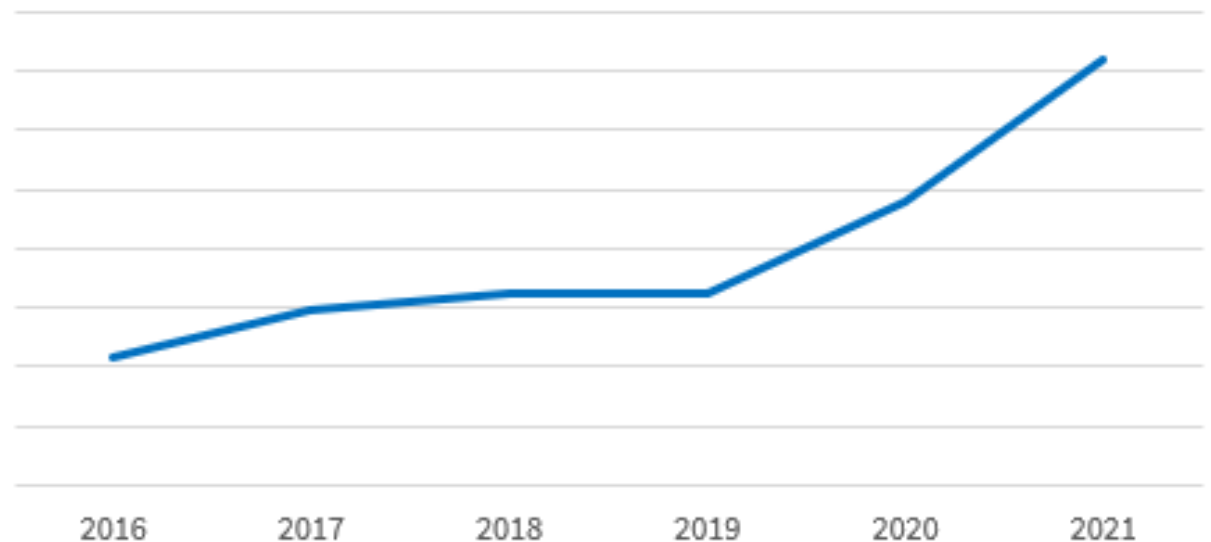

The Power
of International
Education

IIE Scholar Rescue Fund

Founded in 2002, IIE-SRF arranges, funds, and supports fellowships for threatened and displaced scholars at partnering higher education institutions worldwide.

Unprecedented Need for Scholar Rescue

For over a century, IIE has supported scholars and university students facing threats to their lives and careers.

In 2021, IIE's Scholar Rescue Fund received a record # of applications – for the 5th year in a row.

Top application countries in 2021:

1. Afghanistan
2. Yemen
3. Turkey
4. Ethiopia
5. Myanmar

Number of IIE-SRF applications

IIE-SRF Fellowship Package

- Yearlong research and/or teaching **appointment** at a higher education institution in a safe location
- Fellowship **grant of up to \$25,000** (awards are usually eligible for renewal for a second year)
 - Host institutions generally provide **matching financial support** of equal or greater value
- Up to \$5,000 in **relocation funding** to the host campus
- Individual **health insurance** coverage
- Funding for **professional development** and other support through access to IIE and IIE-SRF networks
- Dedicated **staff assistance and expertise** – before, during, and after the fellowship